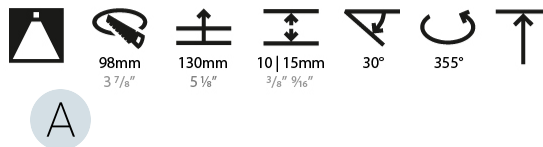

PHYSICAL

Shape: Square
Length (mm): 107
Length (in): 4 3/16
Width (mm): 107
Width (in): 4 3/16
Depth (mm): 112
Depth (in): 4 7/16
Ceiling Thickness (mm): 10 / 12.5 / 15
Ceiling Thickness (in): 3/8 or 1/2 or 9/16
Min. Recessing Depth (mm): 130
Min. Recessing Depth (in): 5 1/8
Light Distribution: Adjustable / Downlight
Weight (kg): 0.479
Weight (lbs): 1.06
Fixture Finish: SSR / BKV / CWI / CRY / HAB / UFT / ITA / RUA / FTG / MYG / LOD / PUS / FRO / FUP / KIA / POP / BLS / SPG / MEY / GOH / GUM / CHC / COM / ABZ / JAG / OBR / MOS / ROR
Fixture Material: Aluminum Die Cast
Cut-out Measurements: 98mm / 3 7/8"

ELECTRICAL

Lamp Type: LED (Zhaga Standard)
Input Wattage (W): 16.5
Total Output Wattage (W): 14
Dimming: Tri-Mode (Non-Dimming and Phase Dimming (120Vac only) and 0-10V Dimming)
Driver Included: No
Driver Location: Recessed Housing
Driver Type: Constant Current - Universal
Driver Class: Class 2
Housing: See components
Input Voltage (V): 120 - 277
Constant Current (MA): 500

LED

Number of LEDs: 1
Color Temperature (°K): 2700 / 3000 / 3500 / 4000
Max. Delivered Lumen (lm): 940 / 980 / 1029 / 1050
Nominal Lumen (lm): 1386 / 1438 / 1511 / 1542
CRI: >90 CRI
Lamp Life (hrs): 50000

OPTICAL

Reflector°: 20 / 40 / 60
Adjustability: Rotational 355°; Tilt 30°

RATINGS AND CERTIFICATIONS

Certified By: Certified for North American Standards
IP rating: IP20