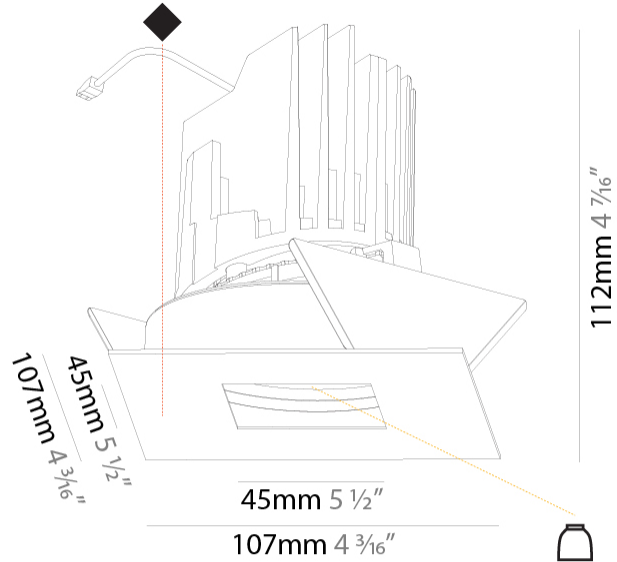

PHYSICAL

Shape: Square
Length (mm): 107
Length (in): 4 3/16
Width (mm): 107
Width (in): 4 3/16
Depth (mm): 112
Depth (in): 4 7/16
Ceiling Thickness (mm): 10 / 12.5 / 15
Ceiling Thickness (in): 3/8 or 1/2 or 9/16
Min. Recessing Depth (mm): 130
Min. Recessing Depth (in): 5 1/8
Light Distribution: Adjustable / Downlight
Weight (kg): 0.479
Weight (lbs): 1.06
Fixture Finish: SSR / BKV / CWI / CRY / HAB / UFT / ITA / RUA / FTG / MYG / LOD / PUS / FRO / FUP / KIA / POP / BLS / SPG / MEY / GOH / GUM / CHC / COM / ABZ / JAG / OBR / MOS / ROR
Fixture Material: Aluminum Die Cast
Cut-out Measurements: 98mm / 3 7/8"

ELECTRICAL

Lamp Type: LED (Zhaga Standard)
Input Wattage (W): 16.5
Total Output Wattage (W): 14
Dimming: Tri-Mode (Non-Dimming and Phase Dimming (120Vac only) and 0-10V Dimming)
Driver Included: No
Driver Location: Recessed Housing
Driver Type: Constant Current - Universal
Driver Class: Class 2
Housing: See components
Input Voltage (V): 120 - 277
Constant Current (MA): 500

LED

Number of LEDs: 1
Color Temperature (°K): 2700 / 3000 / 3500 / 4000
Max. Delivered Lumen (lm): 940 / 980 / 1029 / 1050
Nominal Lumen (lm): 1386 / 1438 / 1511 / 1542
CRI: >90 CRI
Lamp Life (hrs): 50000

OPTICAL

Reflector°: 20 / 40 / 60
Adjustability: Rotational 355°; Tilt 30°

RATINGS AND CERTIFICATIONS

Certified By: Certified for North American Standards
IP rating: IP20